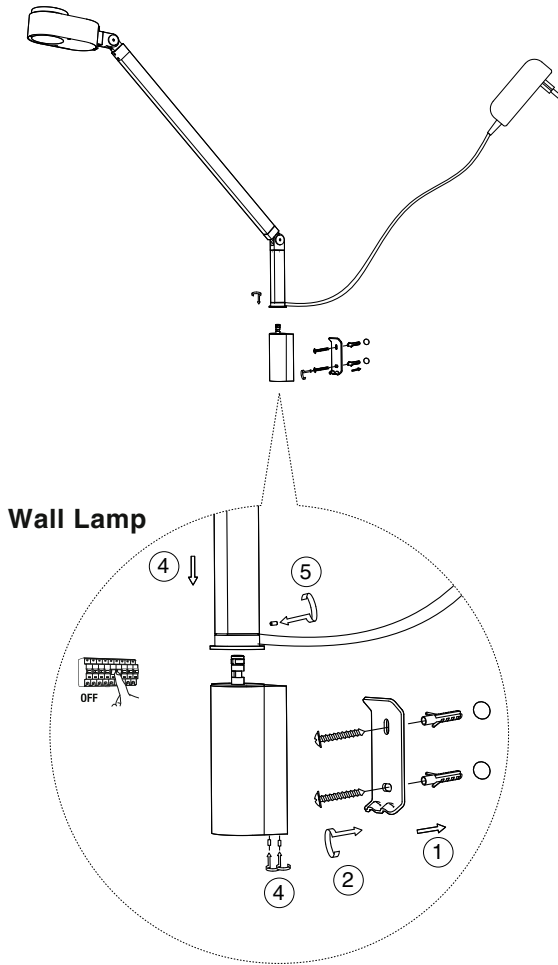

reddot award 2019
winner

INVITING

off 100%

Color light Controller
2700K - 4800K

This product contains a light source of energy efficiency class F
Este producto contiene una fuente luminosa de eficiencia energética F