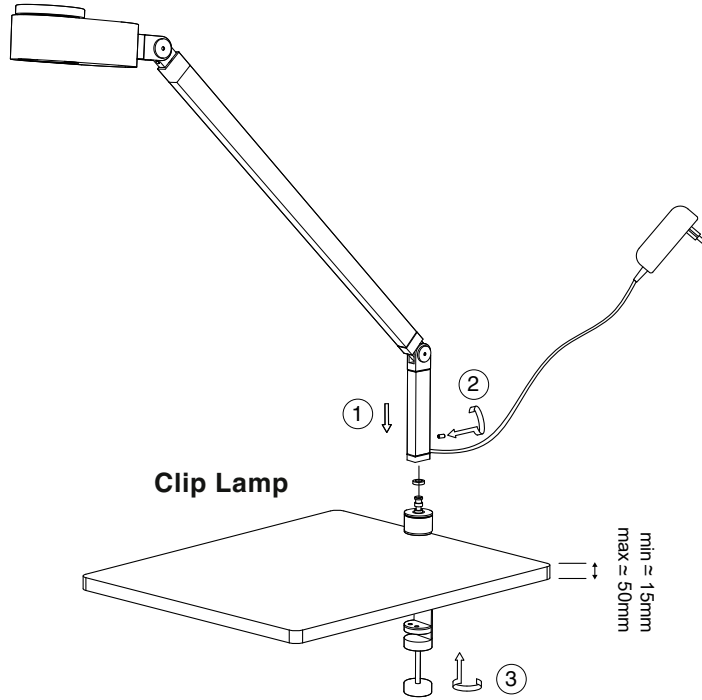

reddot award 2019
winner

INVITING

off 100%

Color light Controller
2700K - 4800K

This product contains a light source of energy efficiency class F
Este producto contiene una fuente luminosa de eficiencia energética F