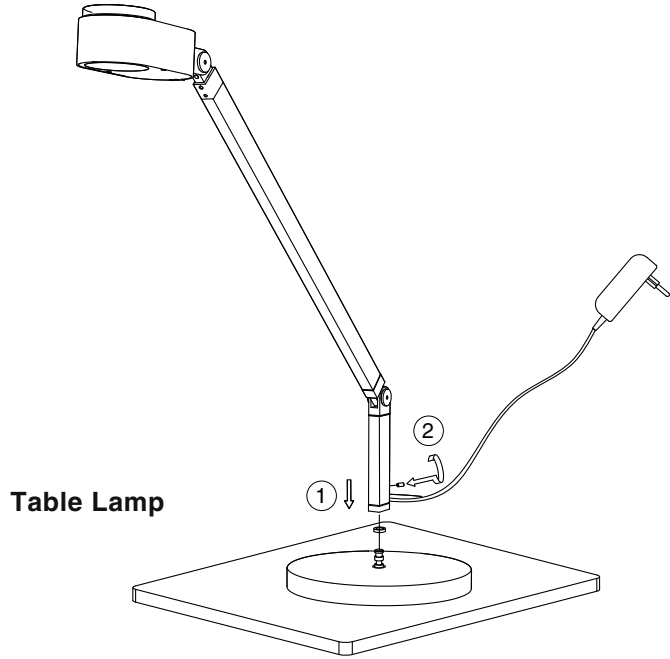

reddot award 2019
winner

INVITING

off 100%

Color light Controller
2700K - 4800K

This product contains a light source of energy efficiency class F
Este producto contiene una fuente luminosa de eficiencia energética F