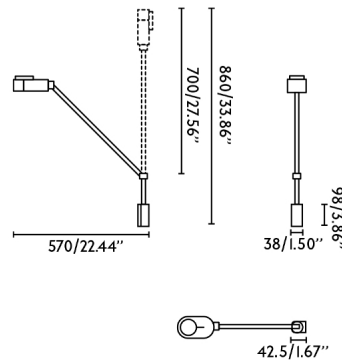

General characteristics

| | |
|--------------------------------|-----------|
| Fixation | Wall |
| Type | II |
| IP | 20 |
| voltage | 100V-240V |
| Hertz | 50/60Hz |
| Cable meters | 1900mm |
| Switch type | Slider |
| Upwards Vertical orientation | ↻ 90 |
| Downwards vertical orientation | ↻ 90 |
| Horizontal orientation | ↻ 180 |
| Power | 6W |