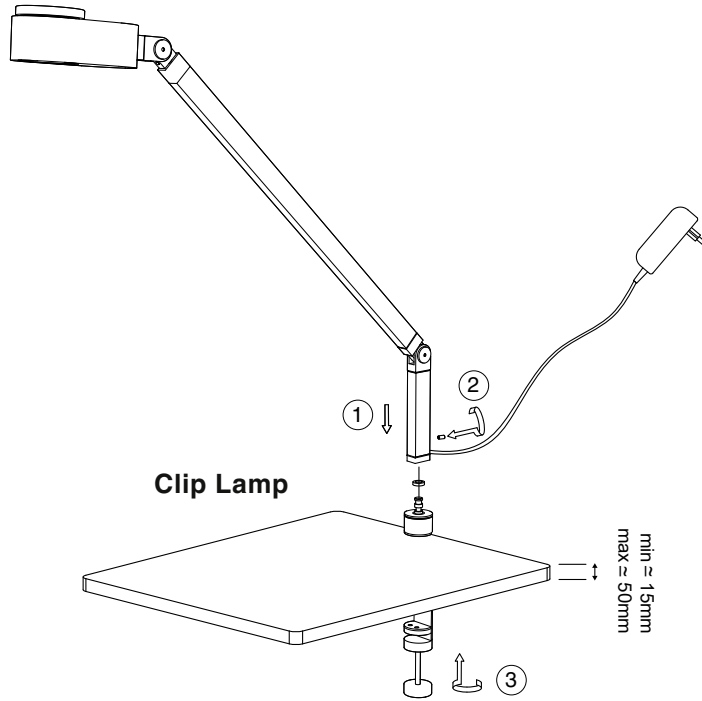

reddot award 2019
winner

INVITING

off 100%

Color light Controller
2700K - 4800K

This product contains a light source of energy efficiency class F
Este producto contiene una fuente luminosa de eficiencia energética F