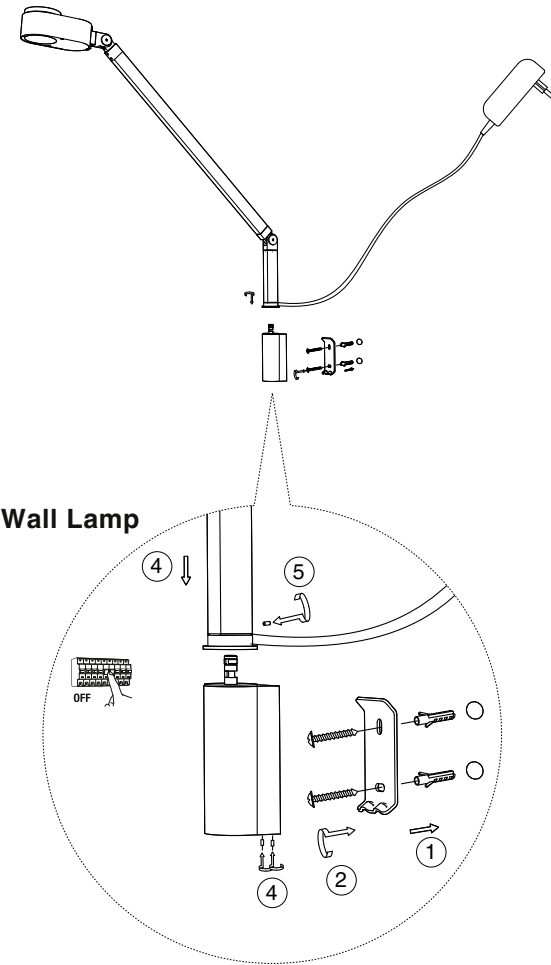

reddot award 2019
winner

INVITING

Table Lamp

Clip Lamp

Wall Lamp

off 100%

Color light Controller
2700K - 4800K

	This product contains a light source of energy efficiency class F Este producto contiene una fuente luminosa de eficiencia energética F	