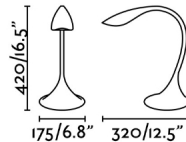

## General characteristics

Fixation	Table
Type	II
IP	20
voltage	100V-240V
Hertz	50/60Hz
Cable meters	1800mm
Switch type	On/Off
Power	6W