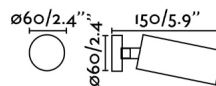

STAN is a white projector is a good option for rooms that need a light spot.

General characteristics

Fixation	Wall, Ceiling
Type	I
IP	20
voltage	100V-240V
Hertz	50/60Hz
Downwards vertical orientation	↻ 90
Horizontal orientation	↻ 350
Power	8W