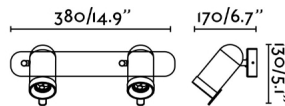

General characteristics

Fixation	Wall, Ceiling
Type	I
IP	20
voltage	100V-240V
Hertz	50/60Hz
Upwards Vertical orientation	↻ 90
Downwards vertical orientation	↻ 90
Horizontal orientation	↻ 350
Power	8W

Material