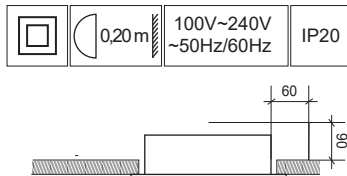

LIGHT SOURCE OPTIONS - OPCIONES DE FUENTE DE LUZ

GU10 MAX 8W LED (not included)  
socket - portalámparas (not included)

MR16 12V MAX 8W LED (not included)  
socket - portalámparas (not included)  
gear - equipo (not included)