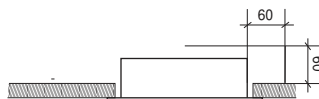

LIGHT SOURCE OPTIONS - OPCIONES DE FUENTE DE LUZ

GU10 MAX 8W LED (not included)
socket - portalámparas (not included)

MR16 12V MAX 8W LED (not included)
socket - portalámparas (not included)
gear - equipo (not included)