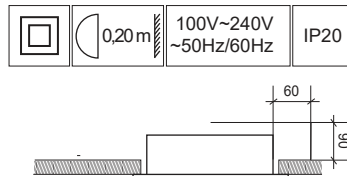

LIGHT SOURCE OPTIONS - OPCIONES DE FUENTE DE LUZ

GU10 MAX 8W LED (not included)  
socket - portalámparas (not included)

MR16 12V MAX 8W LED (not included)  
socket - portalámparas (not included)  
gear - equipo (not included)