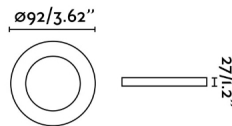

General characteristics

Fixation	Ceiling
IP	20
Hertz	50/60Hz
Upwards Vertical orientation	↻ 30
Downwards vertical orientation	↻ 30
Flush box dimensions	ø80mm
Power	8W
Cutting size	ø80mm

Material

Body/Structure	Aluminium
----------------	-----------