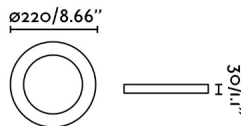

General characteristics

Fixation	Ceiling
Type	I
IP	44
voltage	220V-240V
Hertz	50/60Hz
Flush box dimensions	ø195mm
Power	20W
Cutting size	ø160mm

Material

Body/Structure	Aluminium
Diffuser	PMMA

Finish

Body/Structure	Matt White
Diffuser	Opal