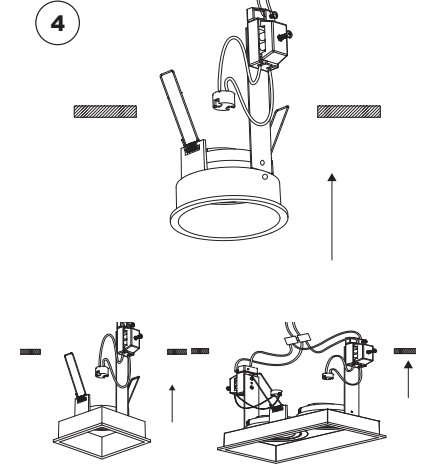

ref. 40114 white
ref. 40115 black

Ø83mm

ref. 40116 white
ref. 40117 black

83x83mm

ref. 40124 white
ref. 40125 black

83x165mm

TECHNICAL FEATURES

GU10 MAX 8W LED no incl.