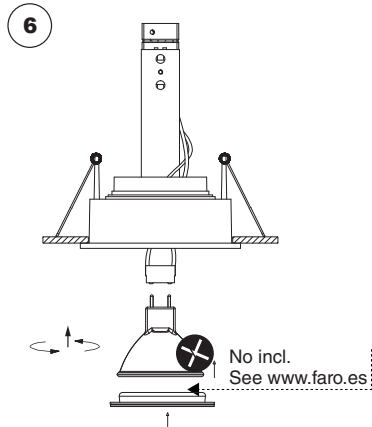

ref. 40114 white
ref. 40115 black

Ø83mm

ref. 40116 white
ref. 40117 black

83x83mm

ref. 40124 white
ref. 40125 black

83x165mm

TECHNICAL FEATURES

GU10 MAX 8W LED no incl.