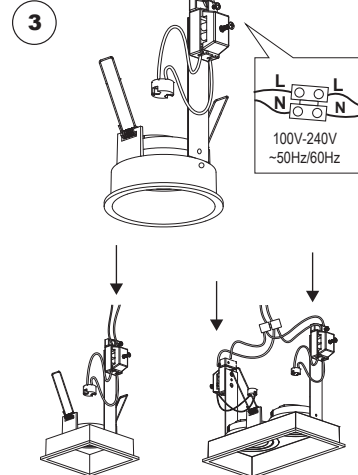

ref. 40114 white
ref. 40115 black

Ø83mm

ref. 40116 white
ref. 40117 black

83x83mm

ref. 40124 white
ref. 40125 black

83x165mm

TECHNICAL FEATURES

GU10 MAX 8W LED no incl.