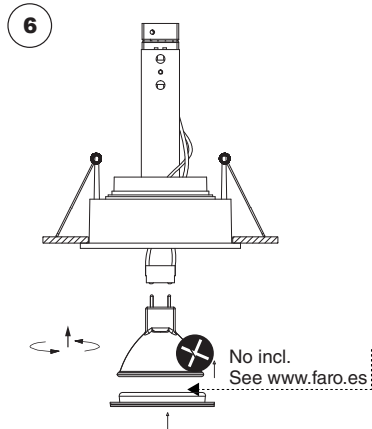

ref. 40114 white
ref. 40115 black

Ø83mm

ref. 40116 white
ref. 40117 black

83x83mm

ref. 40124 white
ref. 40125 black

83x165mm

TECHNICAL FEATURES

GU10 MAX 8W LED no incl.