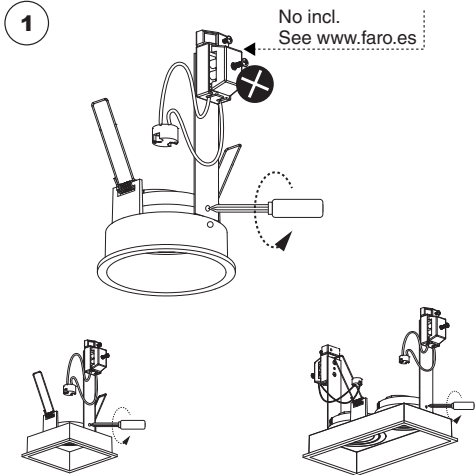

ref. 40114 white
ref. 40115 black

Ø83mm

ref. 40116 white
ref. 40117 black

83x83mm

ref. 40124 white
ref. 40125 black

83x165mm

TECHNICAL FEATURES

GU10 MAX 8W LED no incl.