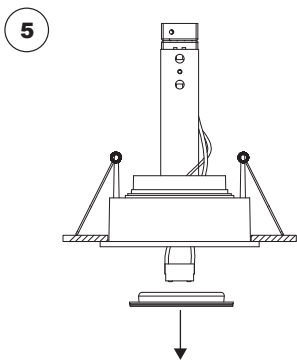

ref. 40114 white
ref. 40115 black

Ø83mm

ref. 40116 white
ref. 40117 black

83x83mm

ref. 40124 white
ref. 40125 black

83x165mm

TECHNICAL FEATURES

GU10 MAX 8W LED no incl.