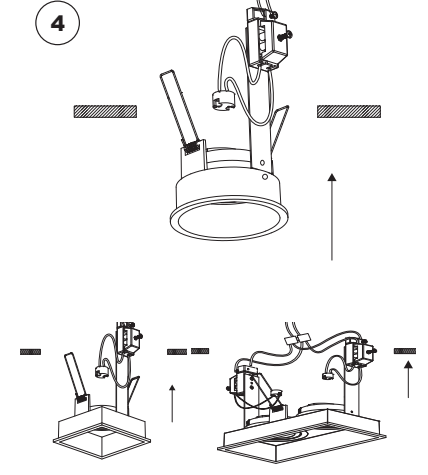

ref. 40114 white
ref. 40115 black

Ø83mm

ref. 40116 white
ref. 40117 black

83x83mm

ref. 40124 white
ref. 40125 black

83x165mm

TECHNICAL FEATURES

GU10 MAX 8W LED no incl.