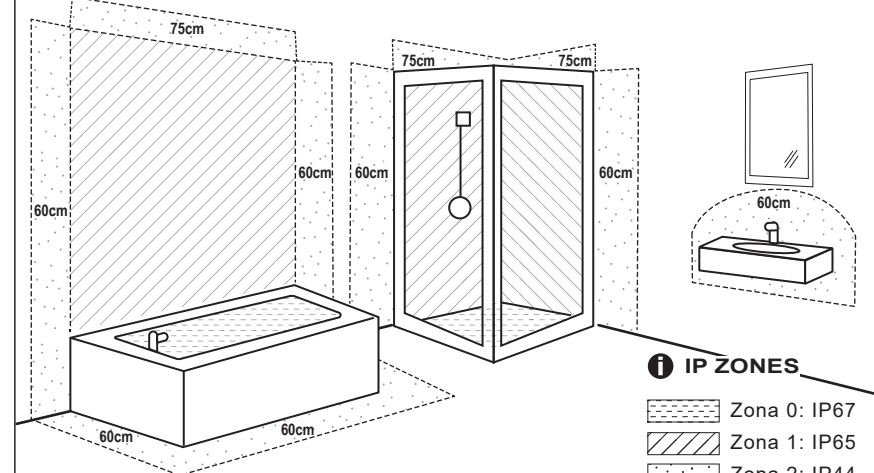

ref. 40114 white
ref. 40115 black

Ø83mm

ref. 40116 white
ref. 40117 black

83x83mm

ref. 40124 white
ref. 40125 black

83x165mm

TECHNICAL FEATURES

GU10 MAX 8W LED no incl.