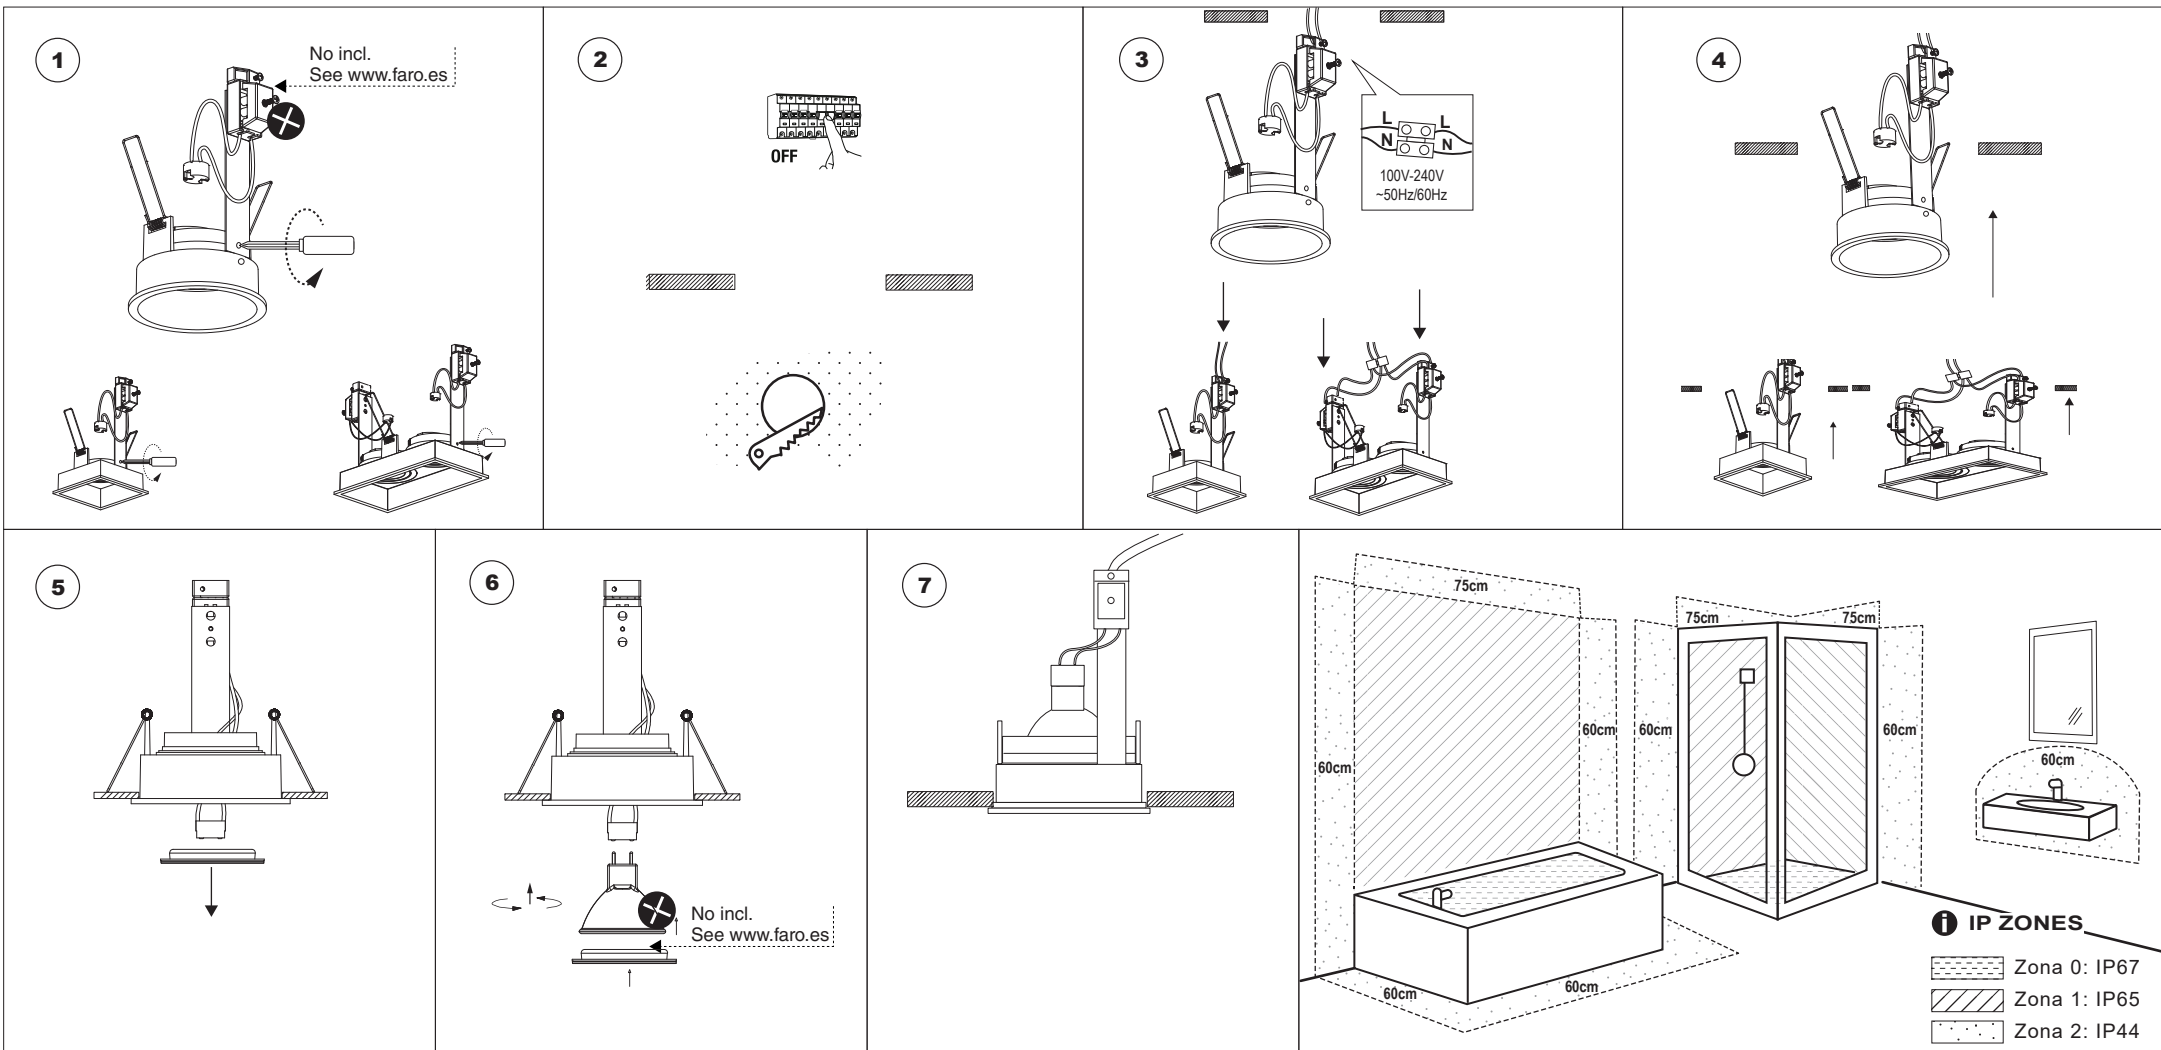

ref. 40114 white
ref. 40115 black

Ø83mm

ref. 40116 white
ref. 40117 black

83x83mm

ref. 40124 white
ref. 40125 black

83x165mm

TECHNICAL FEATURES

GU10 MAX 8W LED no incl.