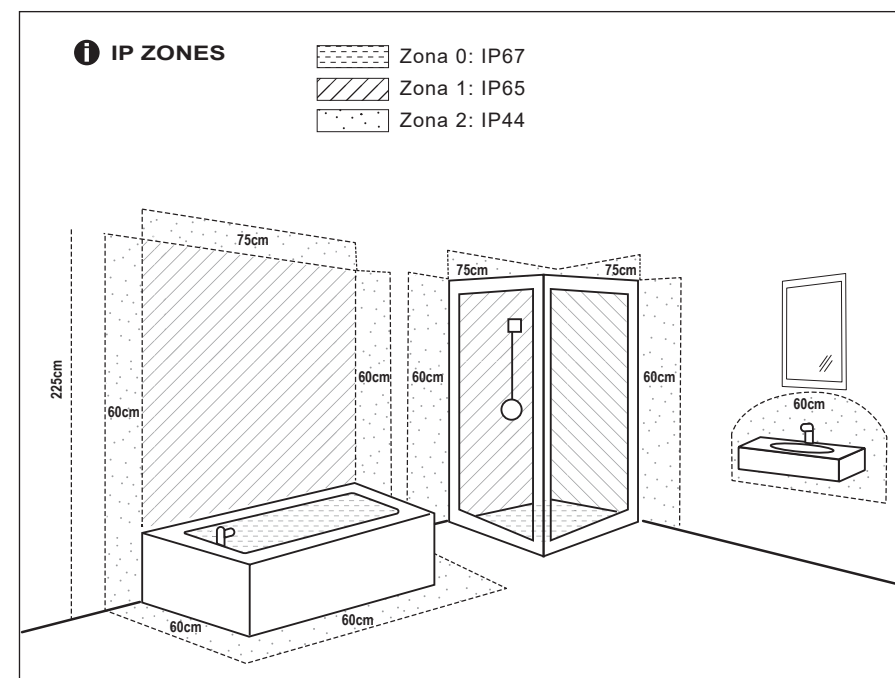

TECHNICAL FEATURES

COB 4W LED 2700K 300LM

① Este producto contiene una fuente luminosa de la clase eficiencia energética G
This product contains a light source of energy efficiency class G

Together
we take care
of the planet