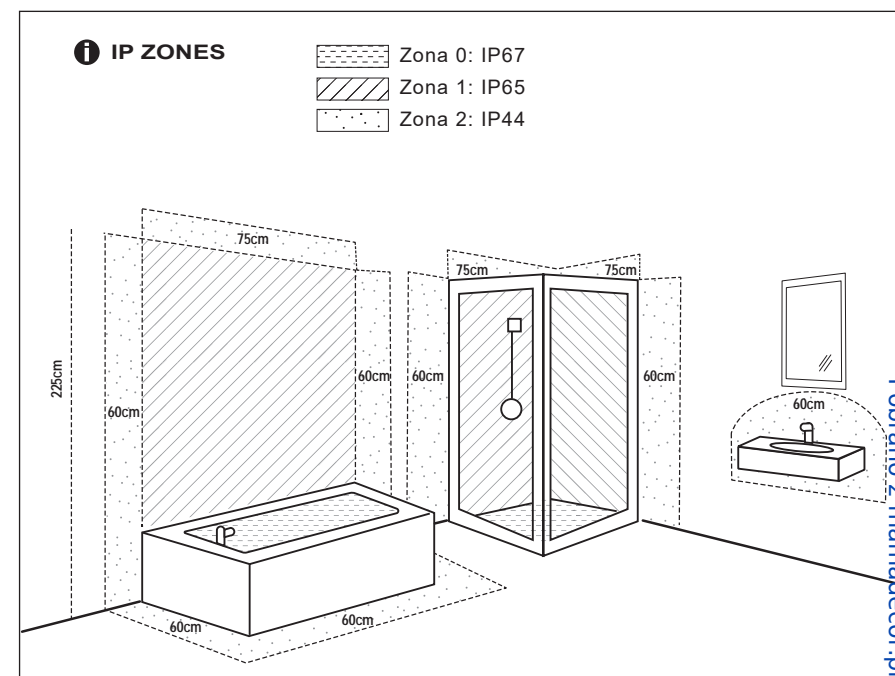

TECHNICAL FEATURES

LED 4W 3000K 300lm incl.

① Este producto contiene una fuente luminosa de la clase eficiencia energética G
This product contains a light source of energy efficiency class G

Together
we take care
of the planet