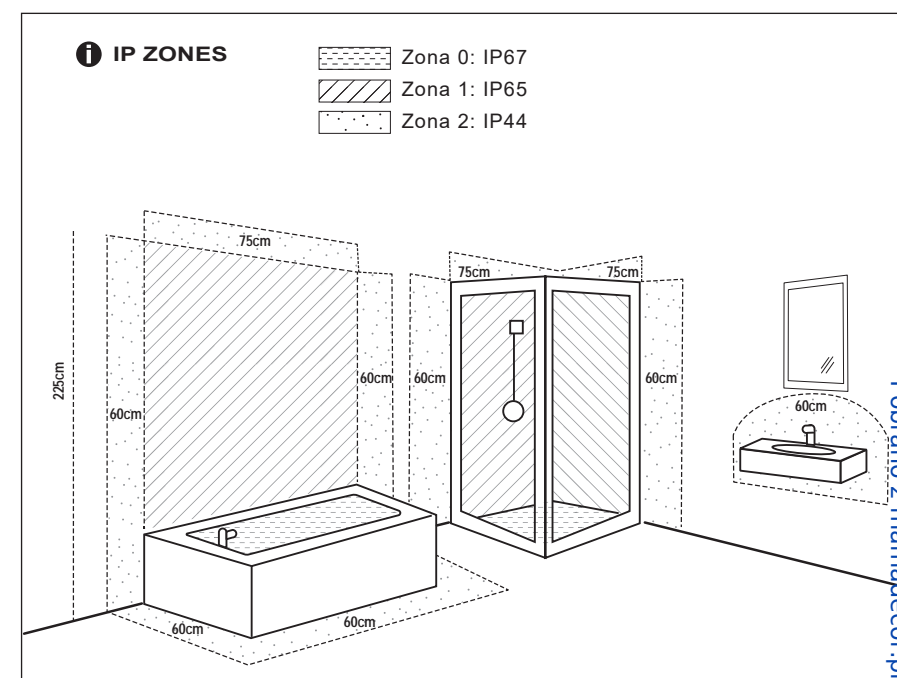

TECHNICAL FEATURES

LED 4W 3000K 300lm incl.

① Este producto contiene una fuente luminosa de la clase eficiencia energética G
This product contains a light source of energy efficiency class G

Together
we take care
of the planet