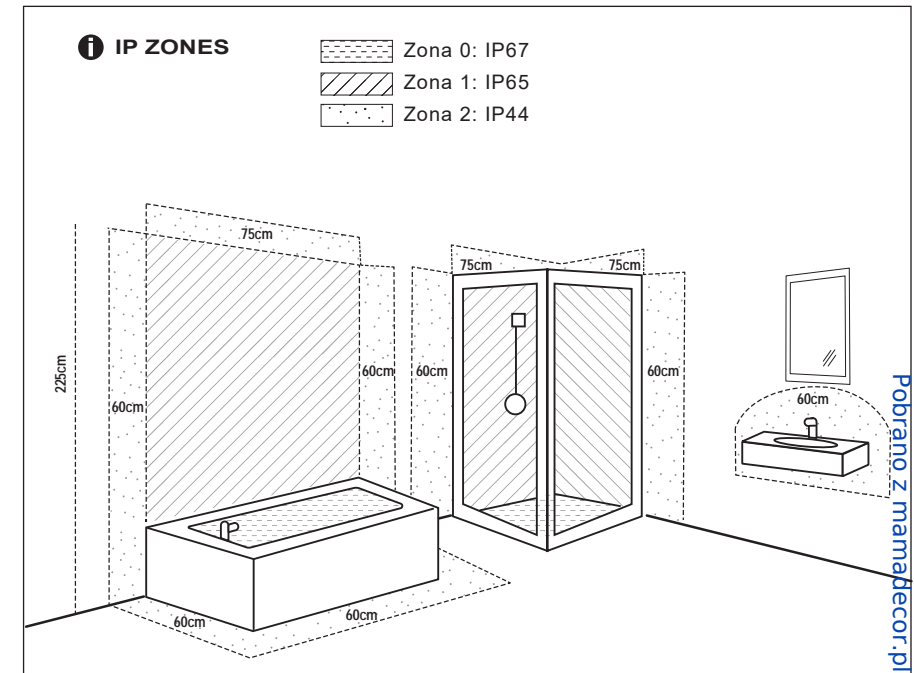

TECHNICAL FEATURES

LED 4W 3000K 300lm incl.

			IP44	100-240 V~	50/60 Hz	LED	COB LED G
		CE	EAC		UK CA		
	RECYCLE	Together we take care of the planet					

① Este producto contiene una fuente luminosa de la clase eficiencia energética G
This product contains a light source of energy efficiency class G