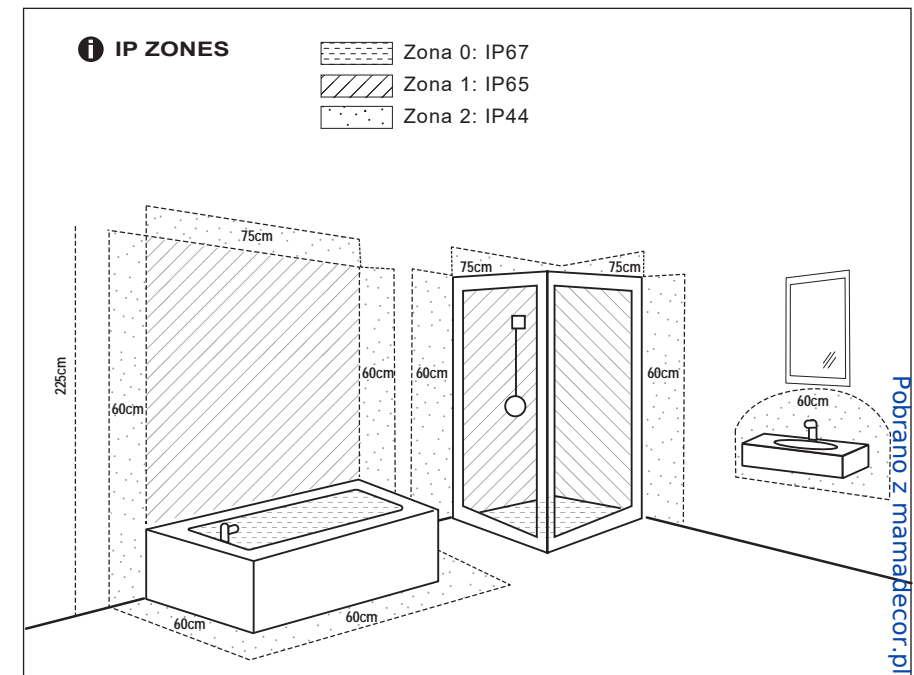

TECHNICAL FEATURES

LED 4W 3000K 300lm incl.

			IP44	100-240 V~	50/ 60 Hz	LED	COB LED G
		CE	EAC		UK CA		
	RECYCLE	Together we take care of the planet					

① Este producto contiene una fuente luminosa de la clase eficiencia energética G
This product contains a light source of energy efficiency class G