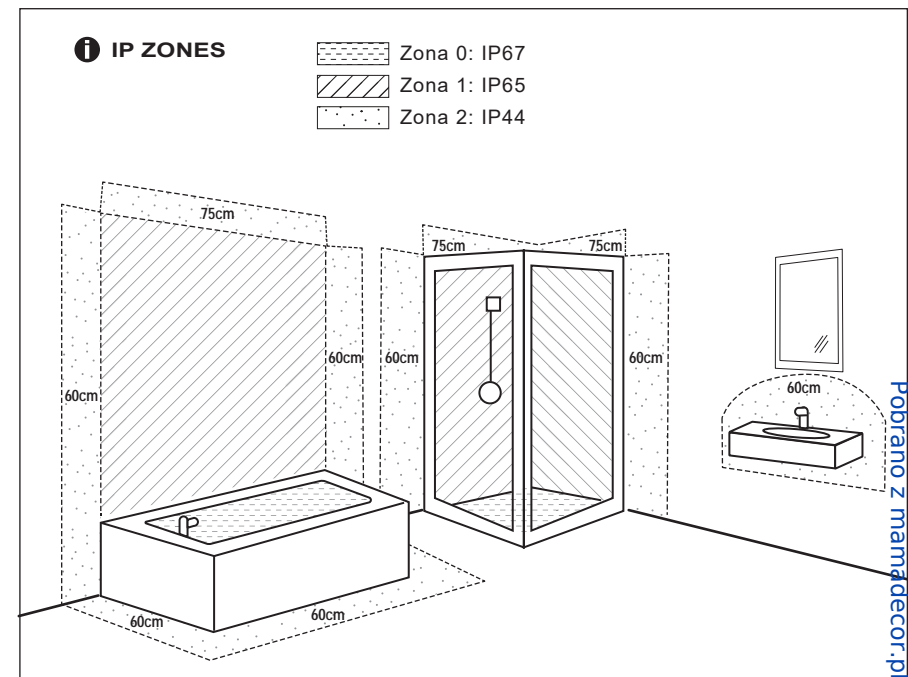

TECHNICAL FEATURES

1 x G9 max 6W LED no incl.

Together we take care of the planet

**Together
we take care
of the planet**

Together we take care of the planet.

This is why we reduce paper consumption. Please refer to the safety, maintenance and warranty instructions at www.faro.es. If you cannot access it, call us at +34 937 723 965 or write to export@faro.es.