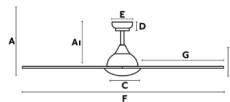

White ceiling fan with DC motor suitable for rooms from 13m² to 17,6m². Operated by remote control,(included) setted up with 6 dimmable speeds 106 - [143](#) - [174](#) - [198](#) - [233](#) rpm which correspond to the following consumptions of 5 - 10 - 16 - 23 - 38W. This ceiling fan has winter / summer function. Two rod included. Airflow: 164,32 m³ min / 5803 CFM.

Material

Body/Structure	Steel
Blade material	ABS

Driver

Additional information

Additional rods length	127-254mm
------------------------	-----------

File download

General documents	Download >
Images	Download >
	Download >
	Download >
	Download >