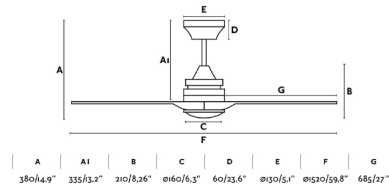

ALO L is a ceiling fan with light ideal for the ventilation of rooms up to 17'6m<sup>2</sup>. Made from metal, blades from wood and opal glass difusser. Operated on remote control (included). This ceiling fan has reverse function and it is suitable for inclining room. It has 3 adjustable speed with a 14 - 30 - 56W and 80 - 113 - 155 revolutions per minute depending on speed. Airflow: 129.29 m<sup>3</sup> min / 4564 CFM.