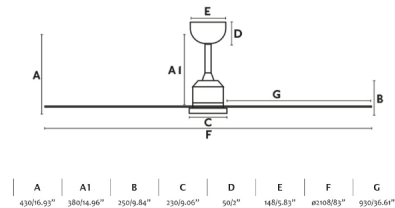

Ceiling fan with light and DC motor suitable for rooms from 28m². The colour of blades are white, not reversible. Operated by remote control (included) setted up with 5 dimmable speeds 6 - 9 - 15 - 28 - 44W and 54 - 67 - 79 - 98 - 112rpm. This ceiling fan is suitable for inclining roof. It also has SMART FAN technology, which will allow you to control it with the WiZ application. It works with WIFI 2.4 GHz and develops the same functionalities as the remote control. It is compatible with Alexa, Google assistant and Siri. Remember that it is necessary to add the Smart receiver Ref. 34151 - 27, which is not included.

General characteristics

Fixation	Ceiling
Type	I
IP	20
voltage	100V-240V
Hertz	50/60Hz
Power	15.4W
W	6-9-15-28-44
RPM	54-67-79-98-112
Airflow (m3/min)	344.4
Reverse function	Yes
Engine type	DC
No. of blades	6
Reversible blades	No
Pitched ceiling	Yes
Can be installed without seat post	No
Type of control included	Remote control with timer + Alexa/Google/Siri