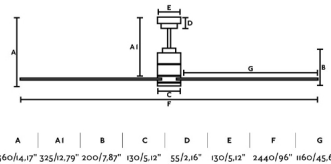

Ceiling fan with light extra large from 28m2. Operated by remote control (included) setted up with 6 dimmable speeds 15 - 20 - 25 - 30 - 35 - 56W and 50 - 55 - 60 - 65 - 70 - 78rpm. MANHATTAN has winter / summer function and it is suitable for inclining roof. Airflow: 269,12 m3 min / 9500 CFM.

General characteristics

Fixation	Ceiling
Type	I
IP	20
voltage	220V-240V
Hertz	50/60Hz
Power	19.9W
W	15-20-25-30-35-56
RPM	50-55-60-65-70-78
Airflow (m3/min)	269.12
Reverse function	Yes
Engine type	DC
No. of blades	9
Reversible blades	No
Pitched ceiling	Yes
Can be installed without seat post	No
Type of control included	Remote control

Material

Body/Structure	Steel
Diffuser	PC
Blade material	Aluminium

Lighting characteristics

Light source included	Yes
Temperature	3000K
Adjustable colour temperature	Yes
CRI	>=90
Energy classification	F
Colour temperature range	2700 - 3300 - 4600K