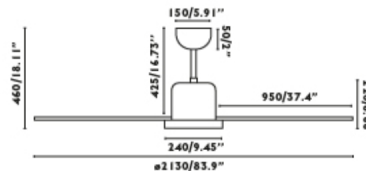

Large ceiling fan with 6 aerodynamic blades which increase the feeling of freshness and a ground - breaking design. ANDROS is a modern ceiling fan, ideal for the ventilation of rooms over 17.6m². Activated by remote control. This ceiling fan with DC motor has 6 adjustable speeds with a 4 - 6 - 10 - 15 - 22 - 35W consumption and 30 - 41 - 53 - 64 - 74 - 88 revolutions per minute depending on speed. This fan comes with a reverse function summer - winter, so you can also use it in winter, improving the efficiency of your heating system. Airflow: 406.40 m³ min / 14352 CFM. This ceiling fan is suitable for inclining roof.