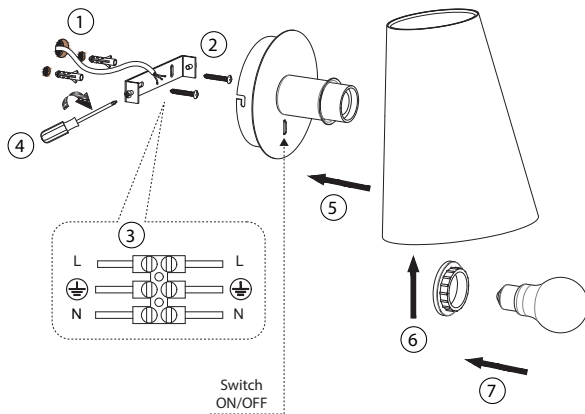

○ GUADALUPE

○ GUADALUPE

○ LUPE

○ LUPE

Reading LED 1W 3000K

This product contains a light source of energy efficiency class E
Este producto contiene una fuente luminosa de la clase eficiencia

TECHNICAL FEATURES

1 X E27 MAX 15W LED no incl.

Together we take care of the planet