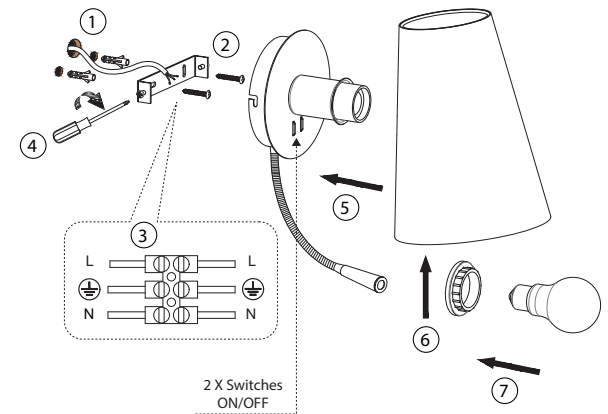

○ GUADALUPE

○ GUADALUPE

○ LUPE

○ LUPE

Reading LED 1W 3000K

This product contains a light source of energy efficiency class E
Este producto contiene una fuente luminosa de la clase eficiencia

TECHNICAL FEATURES

1 X E27 MAX 15W LED no incl.

Together we take care of the planet