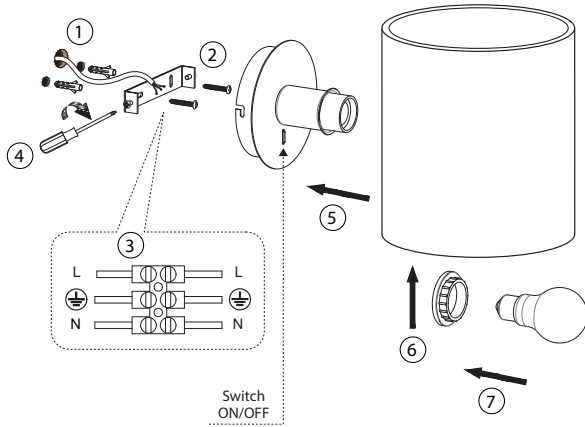

○ GUADALUPE

○ GUADALUPE

○ LUPE

○ LUPE

Reading LED 1W 3000K

This product contains a light source of energy efficiency class E
Este producto contiene una fuente luminosa de la clase eficiencia

TECHNICAL FEATURES

1 X E27 MAX 15W LED no incl.

Together we take care of the planet