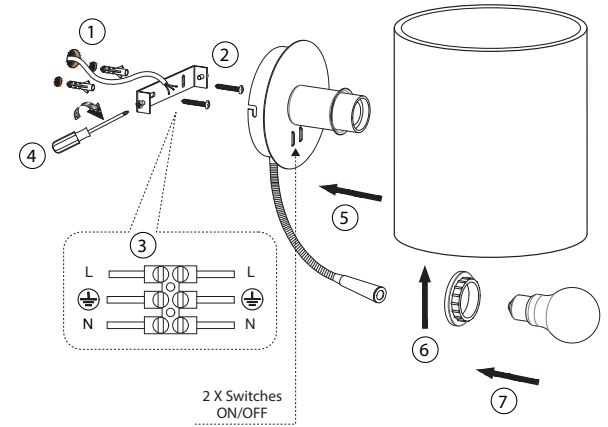

○ GUADALUPE

○ GUADALUPE

○ LUPE

○ LUPE

Reading LED 1W 3000K

This product contains a light source of energy efficiency class E
Este producto contiene una fuente luminosa de la clase eficiencia

TECHNICAL FEATURES

1 X E27 MAX 15W LED no incl.

Together we take care of the planet