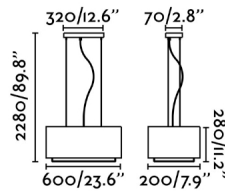

General characteristics

Fixation	Ceiling
Type	I
IP	20
voltage	100V-240V
Hertz	50/60Hz
Cable meters	2000mm
Tensioner included	Yes
Power	15W

Material

Body/Structure	Steel
Diffuser	PC
Screen	Textile

Finish

Body/Structure	Brown
Diffuser	Opal
Screen	Beige