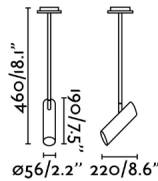

## General characteristics

Fixation	Ceiling
Type	I
IP	20
voltage	100V-240V
Hertz	50/60Hz
Upwards Vertical orientation	↻ 90
Downwards vertical orientation	↻ 90
Horizontal orientation	↻ 350
Power	8W