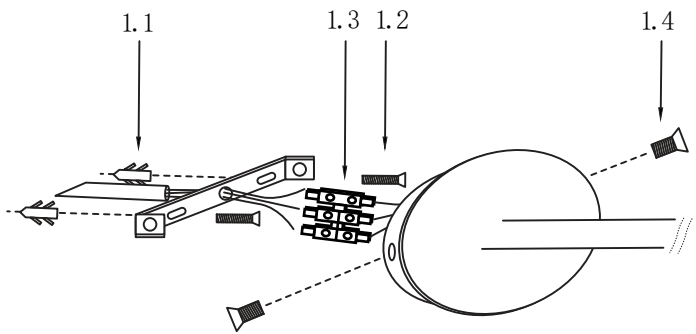

Ref. 29873 ○
Ref. 29874 ●

Ref. 29875 ○
Ref. 29876 ●

1 x GU10 MAX 8W LED no incl

2 x GU10 MAX 8W LED no incl

TECHNICAL FEATURES - CARACTERÍSTICAS TÉCNICAS

LOREFAR, SL • C/. Dinámica, nº1 • Polígono Industrial Santa Rita
• 08755 Castellbisbal • Barcelona • Spain • www.faro.es