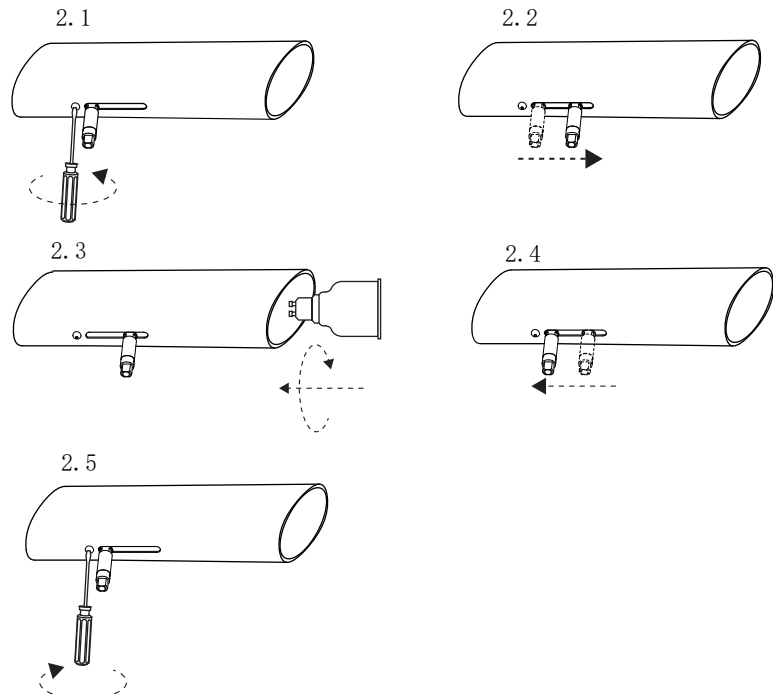

Ref. 29873 ○
Ref. 29874 ●

Ref. 29875 ○
Ref. 29876 ●

1 x GU10 MAX 8W LED no incl

2 x GU10 MAX 8W LED no incl

TECHNICAL FEATURES - CARACTERÍSTICAS TÉCNICAS

LOREFAR, SL • C/. Dinámica, nº1 • Polígono Industrial Santa Rita
• 08755 Castellbisbal • Barcelona • Spain • www.faro.es