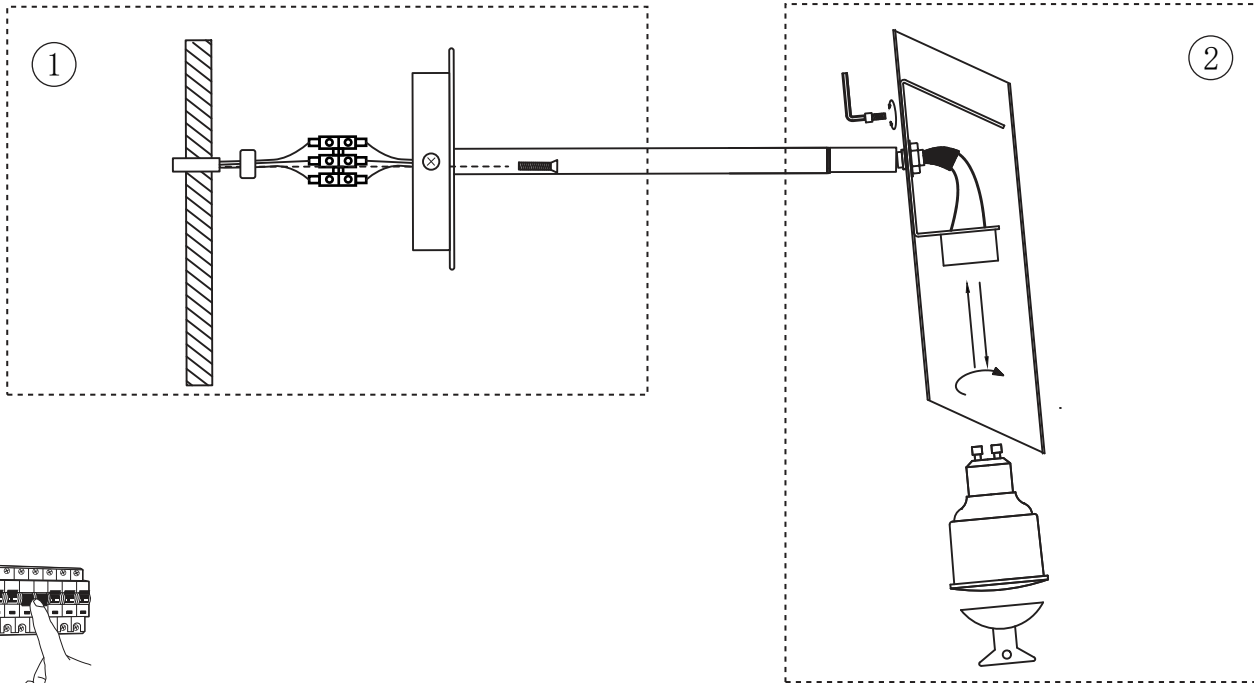

Ref. 29873 ○
Ref. 29874 ●

Ref. 29875 ○
Ref. 29876 ●

1 x GU10 MAX 8W LED no incl

2 x GU10 MAX 8W LED no incl

TECHNICAL FEATURES - CARACTERÍSTICAS TÉCNICAS

LOREFAR, SL • C/. Dinámica, nº1 • Polígono Industrial Santa Rita
• 08755 Castellbisbal • Barcelona • Spain • www.faro.es