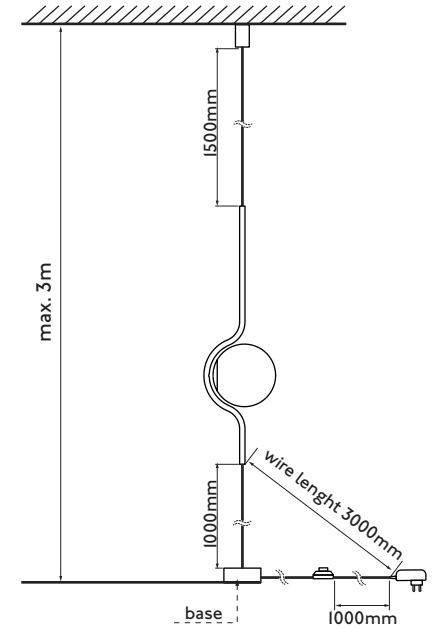

TECHNICAL FEATURES

SMD LED 6W 2700K 570Lm incl.

		100-240 V~	50/60 Hz
LED			
CE	EAC		UK CA
			RECYCLE

Together we take care of the planet

**Together
we take care
of the planet**

Together we take care of the planet.