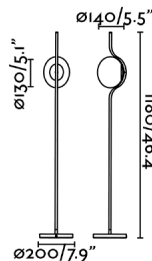

## General characteristics

Fixation	Floor
Type	II
IP	20
voltage	220V-240V
Hertz	50/60Hz
Cable meters	2000mm
Switch type	Touch
Power	6W