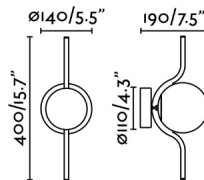

General characteristics

Fixation	Wall
Type	I
IP	20
voltage	100V-240V
Hertz	50/60Hz
Power	6W

Material

Body/Structure	Steel
Diffuser	Glass

Finish

Body/Structure	Shiny Gold
Diffuser	Opal

Lighting characteristics