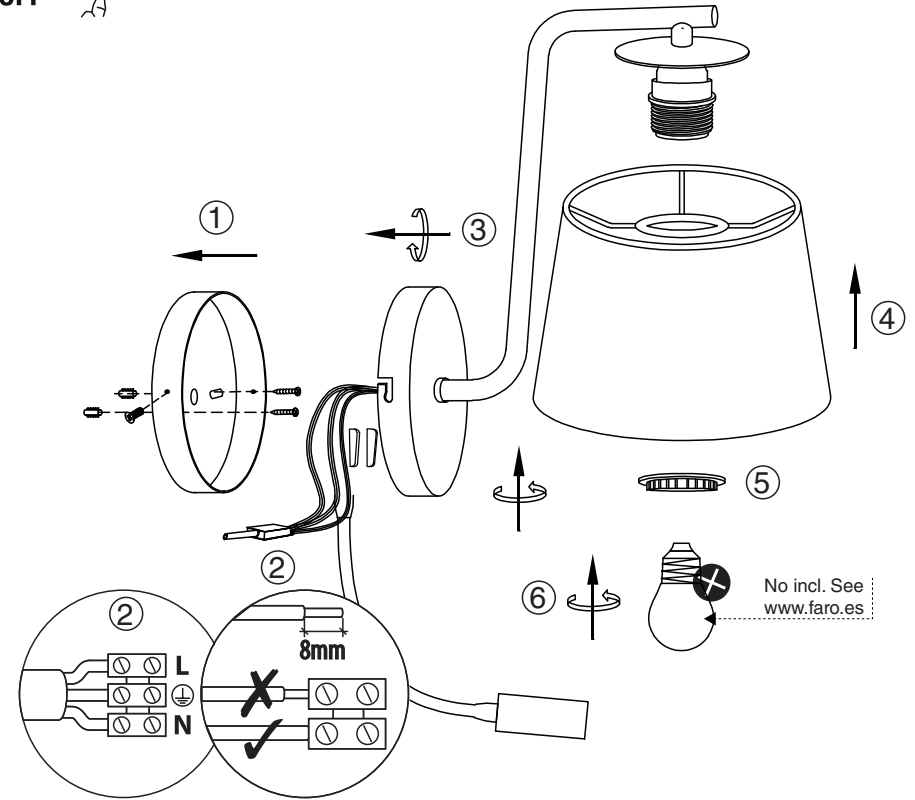

Refs. 29326, 29327, 29328

Refs. 29329, 29330, 29331

TECHNICAL FEATURES

1 X E27 MAX 15W LED no incl.

TECHNICAL FEATURES

1 X E27 MAX 15W LED no incl. + LED 3W 3000K 200LM incl

Together
we take care
of the planet