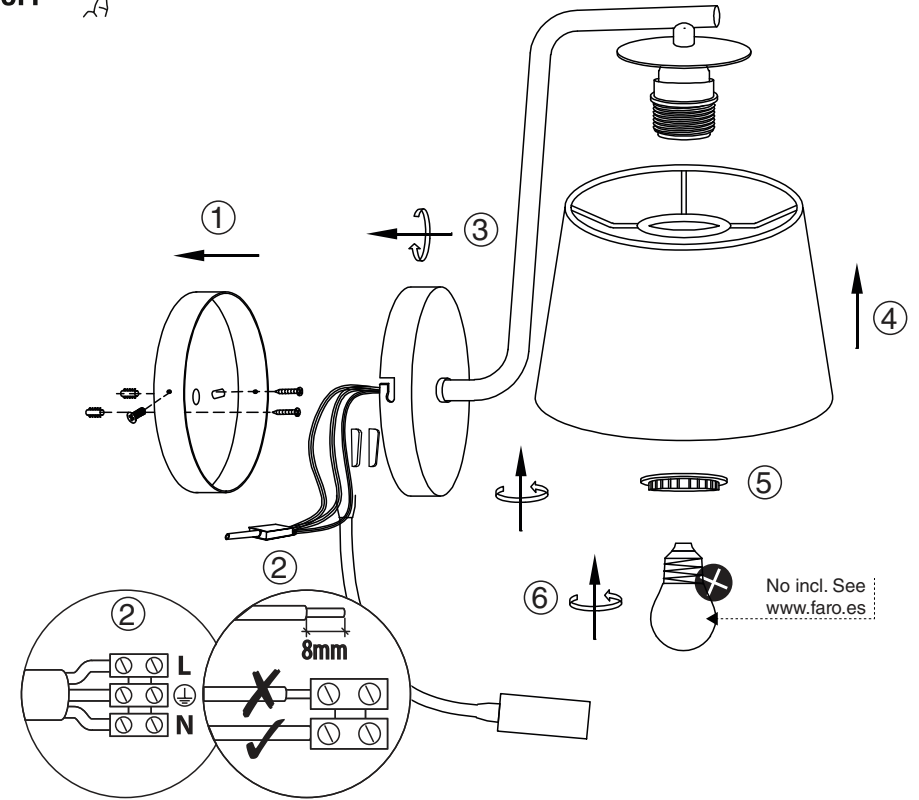

Refs. 29326, 29327, 29328

Refs. 29329, 29330, 29331

TECHNICAL FEATURES

1 X E27 MAX 15W LED no incl.

TECHNICAL FEATURES

1 X E27 MAX 15W LED no incl. + LED 3W 3000K 200LM incl

Together
we take care
of the planet