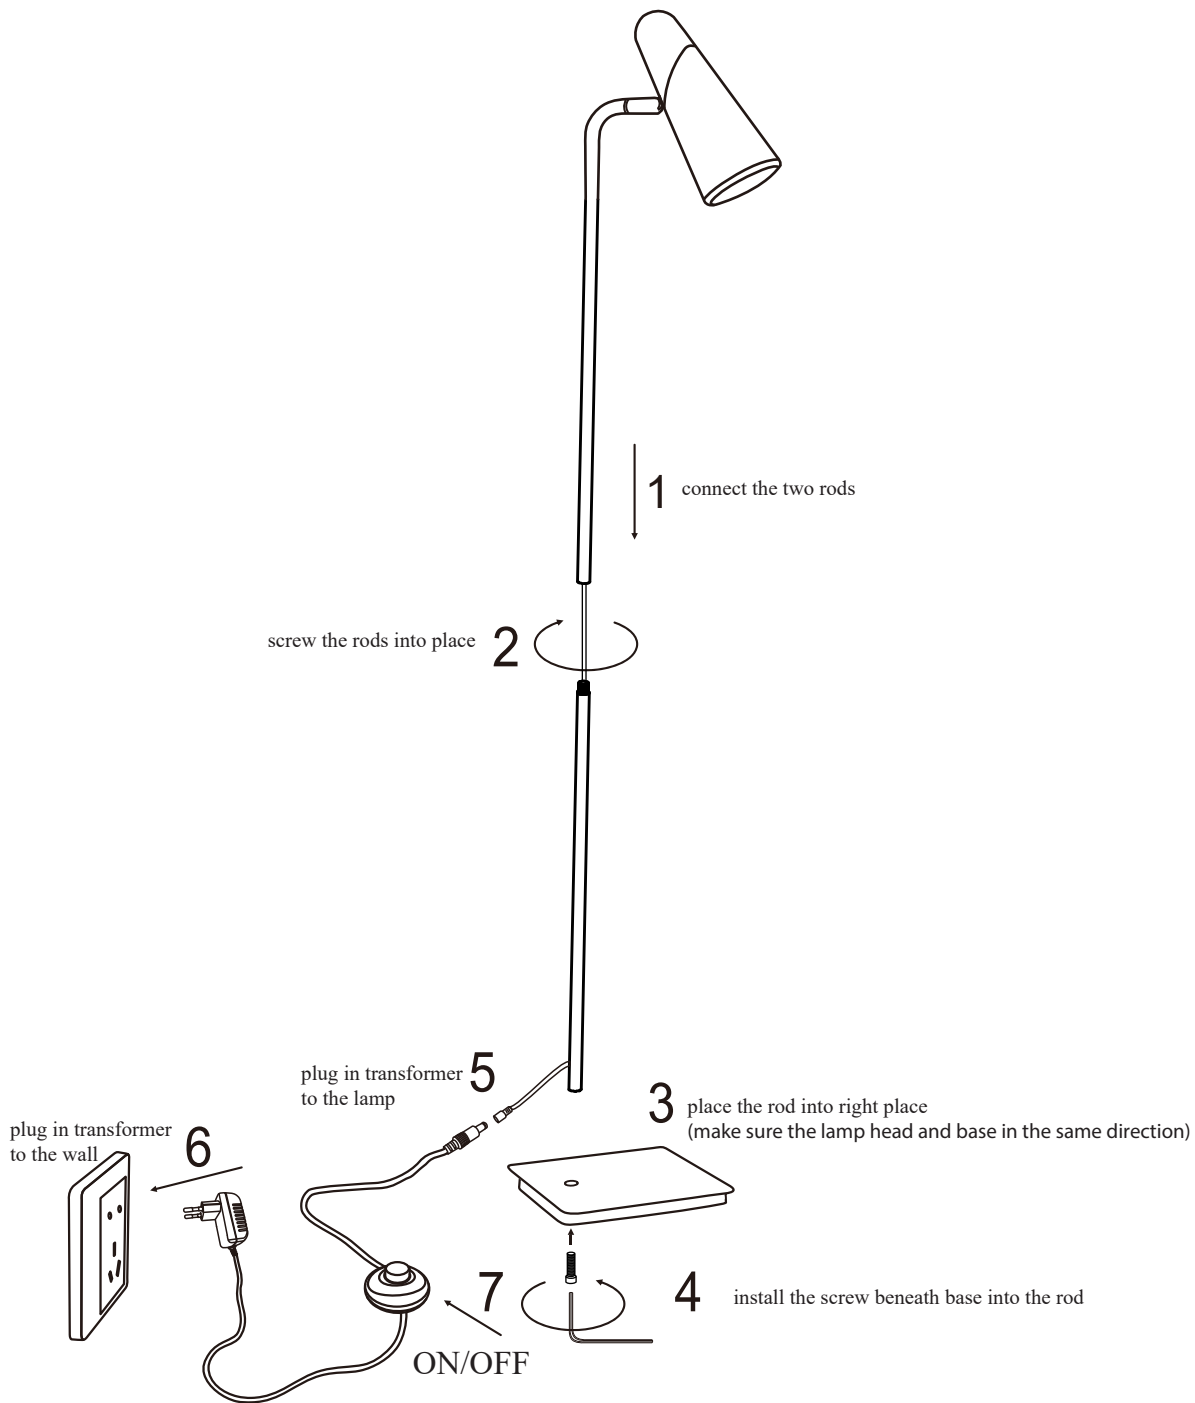

**LAO**

ref. 29030 black+copper  
ref. 29038 white+copper  
ref. 29049 black  
ref. 29050 white

LIGHT SOURCE - FUENTE DE LUZ

SMD LED 3W 3000K 300Lm INCL.

TECHNICAL FEATURES - CARACTERISTICAS TÉCNICAS

100V-240V~50Hz/60Hz				2m	