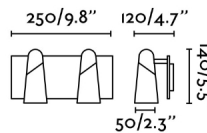

## General characteristics

Fixation	Wall, Ceiling
Type	I
IP	20
voltage	220V-240V
Hertz	50/60Hz
Upwards Vertical orientation	↻ 90
Downwards vertical orientation	↺ 90
Horizontal orientation	↻ 350
Power	9W