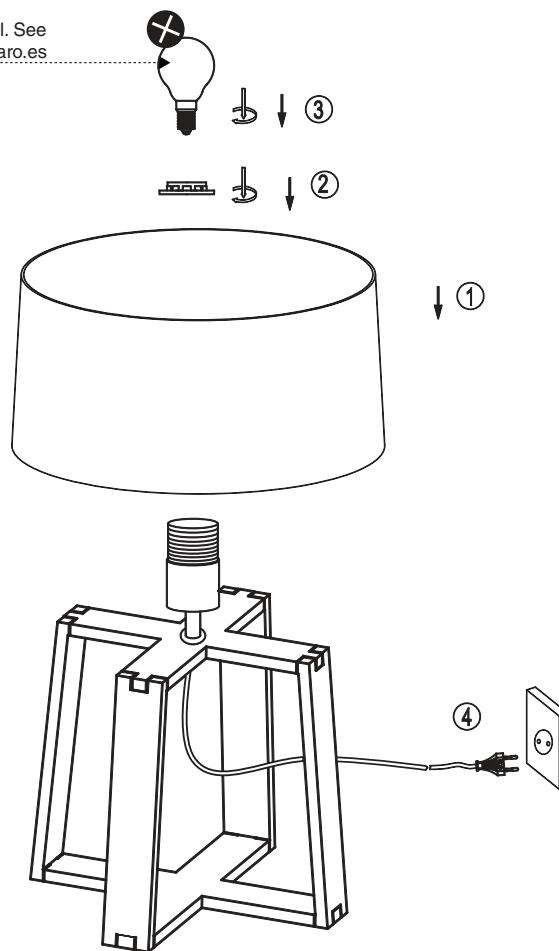

No incl. See
www.faro.es

TECHNICAL FEATURES

1 X E27 MAX 15W LED no incl.

Together
we take care
of the planet

Together
we take care
of the planet

Together we take care of the planet.

This is why we reduce paper consumption. Please refer to the safety, maintenance and warranty instructions at www.faro.es. If you cannot access it, call us at +34 937 723 965 or write to export@faro.es.