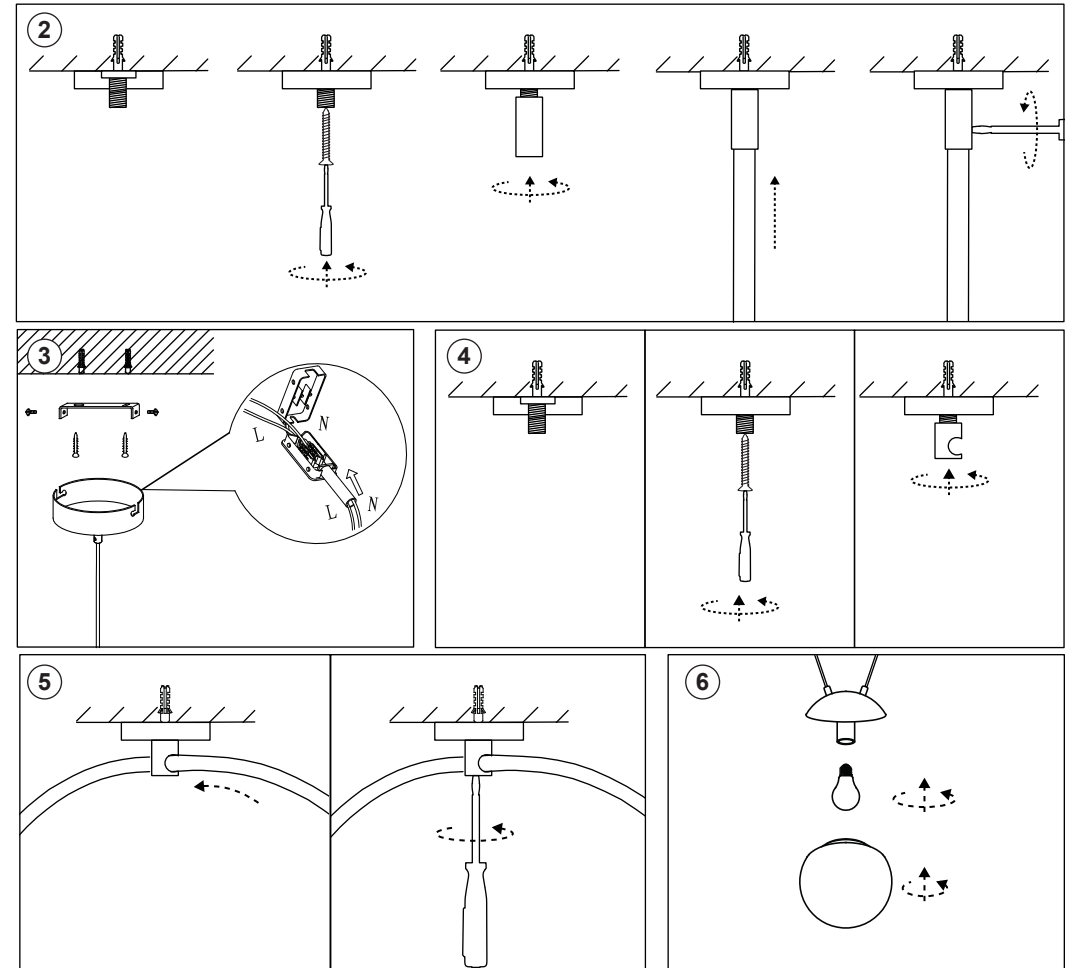

MINE SPACE

Restaurant & Bar
Product Design Awards

Winner

GERMAN
DESIGN
AWARD
SPECIAL
2018

refs.	①	②	③	④ ⑤	⑥
28209-1L • 28210-1L	2 X	1	1		1 E27
28209-2L • 28210-2L	3 X	1	1	1	2 E27
28209-3L • 28210-3L	4 X	1	1	2	3 E27
28209-4L • 28210-4L	5 X	1	1	3	4 E27
28209-5L • 28210-5L	6 X	1	1	4	5 E27

TECHNICAL FEATURES

E27 max 15W LED NO INCL