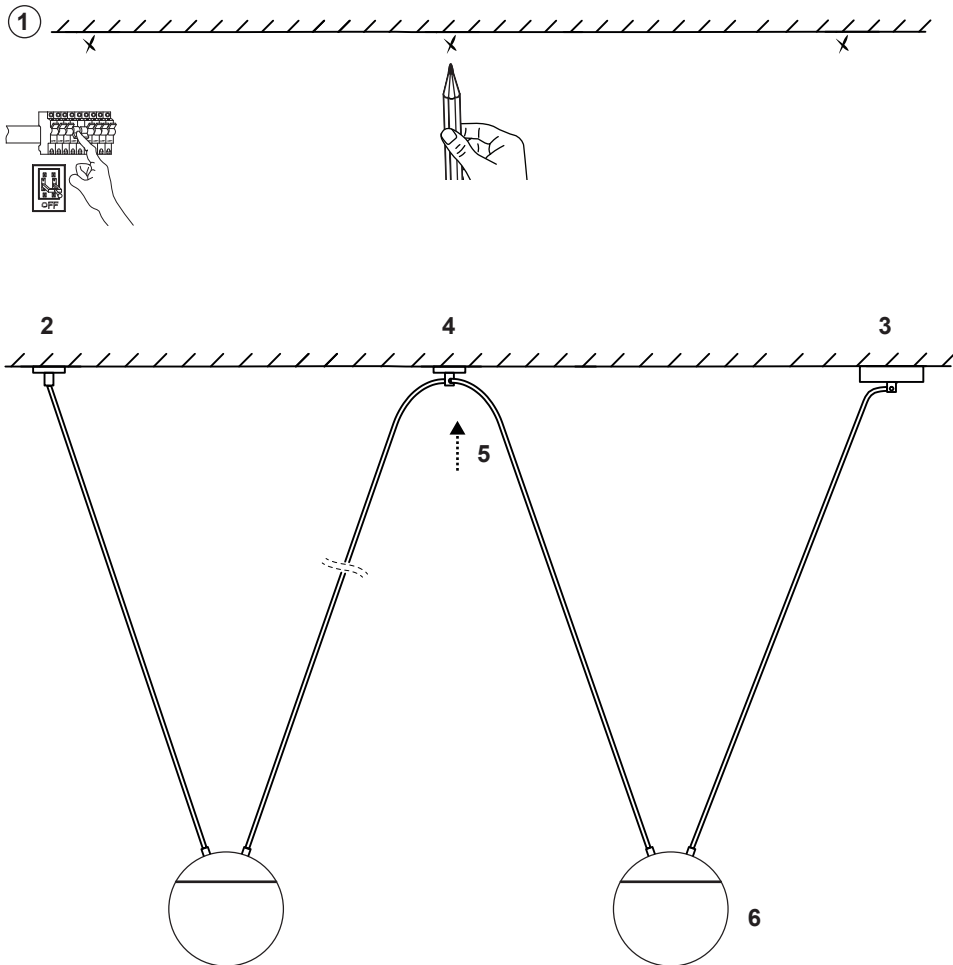

MINE SPACE

Restaurant & Bar
Product Design Awards

Winner

GERMAN
DESIGN
AWARD
SPECIAL
2018

refs.	①	②	③	④ ⑤	⑥
28209-1L • 28210-1L	2 X	1	1		1 E27
28209-2L • 28210-2L	3 X	1	1	1	2 E27
28209-3L • 28210-3L	4 X	1	1	2	3 E27
28209-4L • 28210-4L	5 X	1	1	3	4 E27
28209-5L • 28210-5L	6 X	1	1	4	5 E27

TECHNICAL FEATURES

E27 max 15W LED NO INCL