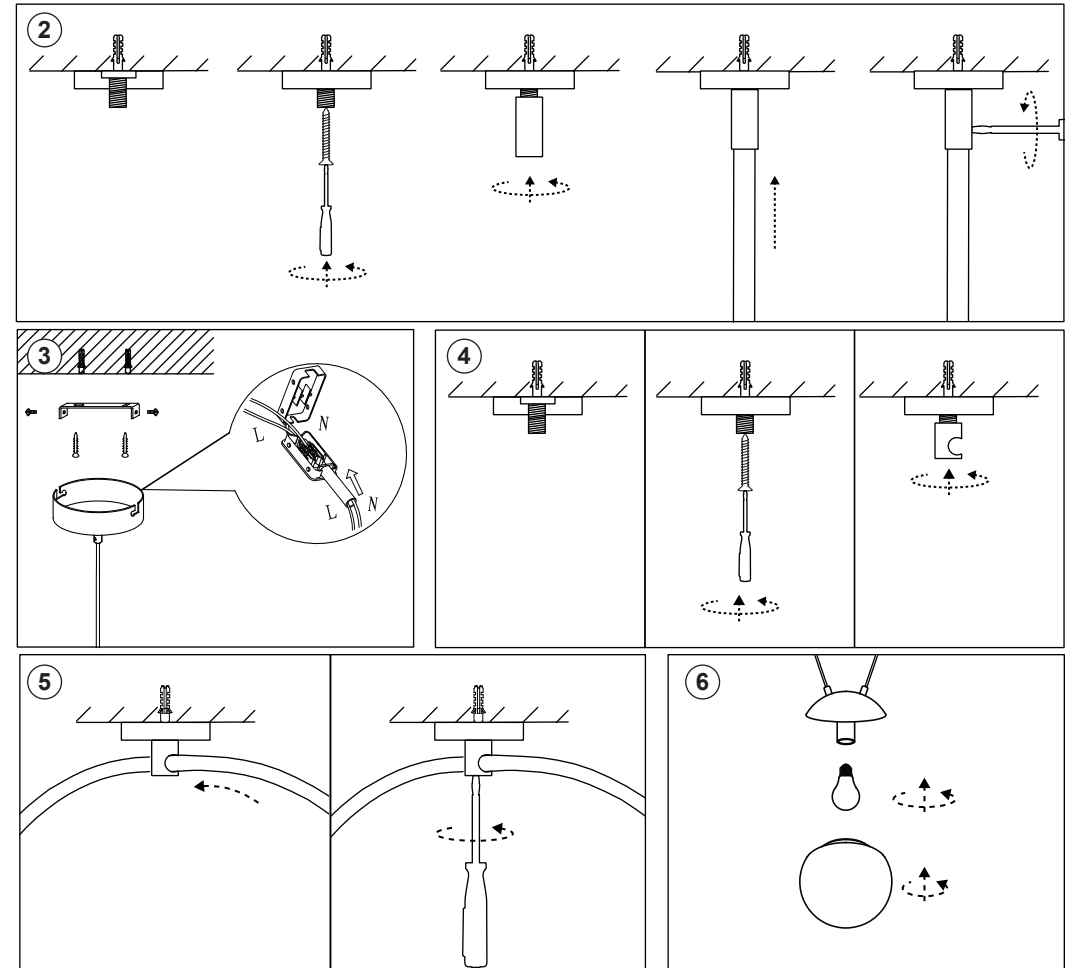

MINE SPACE

Restaurant & Bar
Product Design Awards

Winner

GERMAN
DESIGN
AWARD
SPECIAL
2018

refs.	①	②	③	④ ⑤	⑥
28209-1L • 28210-1L	2 X	1	1		1 E27
28209-2L • 28210-2L	3 X	1	1	1	2 E27
28209-3L • 28210-3L	4 X	1	1	2	3 E27
28209-4L • 28210-4L	5 X	1	1	3	4 E27
28209-5L • 28210-5L	6 X	1	1	4	5 E27

TECHNICAL FEATURES

E27 max 15W LED NO INCL