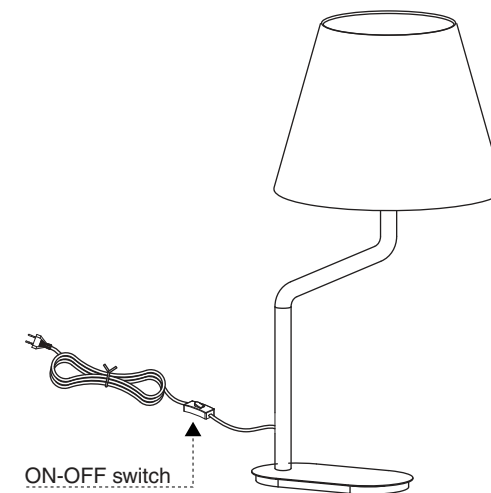

24008-13 chrome+white
24008-14 chrome+beige
24008-15 chrome+black

TECHNICAL FEATURES

1 X E27 MAX 15W LED no incl.

Together we take care of the planet

Together
we take care
of the planet

Together we take care of the planet.