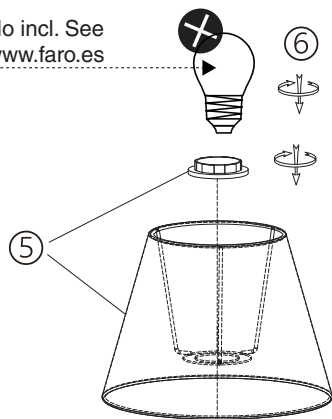

No incl. See
www.faro.es

24007-10 chrome+white
24007-11 chrome+beige
24007-12 chrome+black

24006-10 chrome+white
24006-11 chrome+beige
24006-12 chrome+black

TECHNICAL FEATURES

1 X E27 MAX 15W LED no incl. + Reader LED HIGH POWER 1W 2700K 90 lm CRI>80