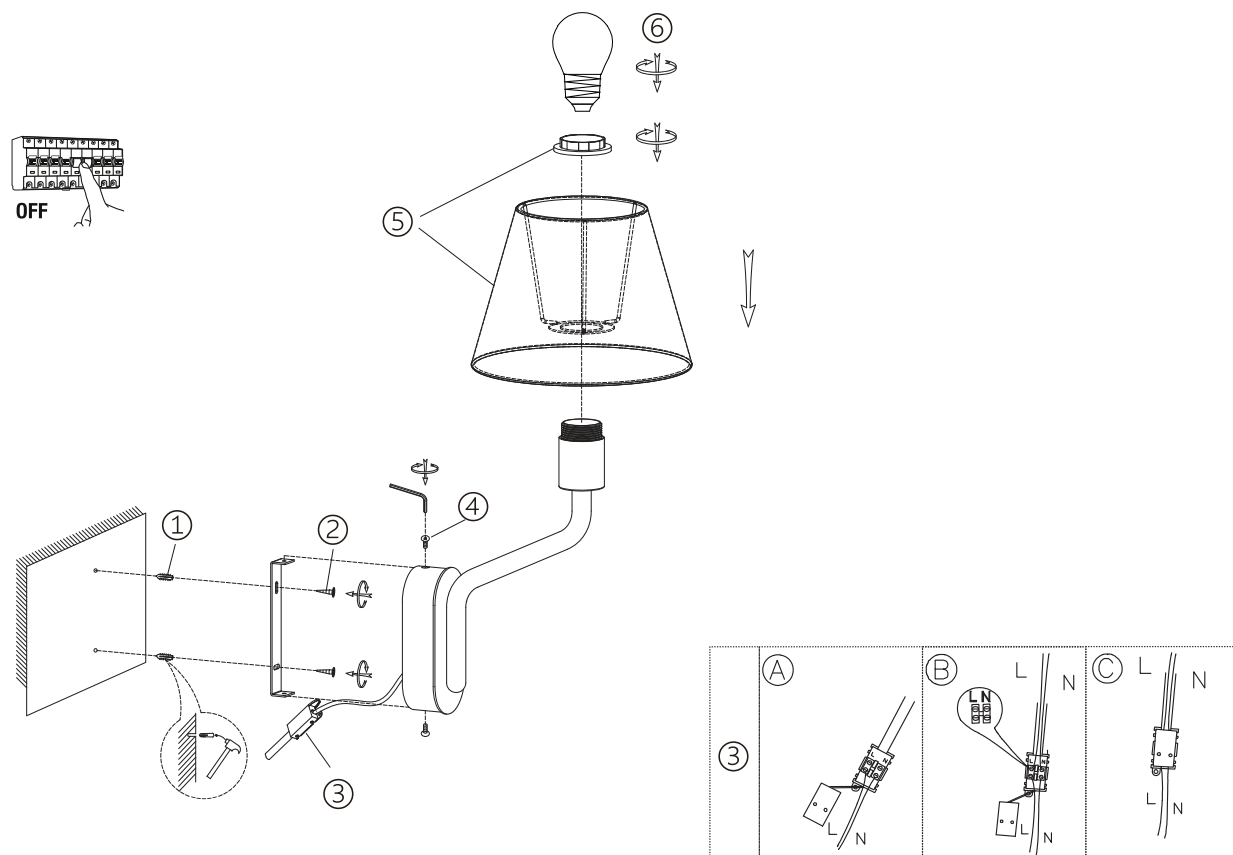

24005-10 chrome+white
24005-11 chrome+beige
24005-12 chrome+black

TECHNICAL FEATURES

1 X E27 MAX 15W LED no incl.

Together
we take care
of the planet

Together we take care of the planet.

This is why we reduce paper consumption. Please refer to the safety, maintenance and warranty instructions at www.faro.es. If you cannot access it, call us at +34 937 723 965 or write to export@faro.es.