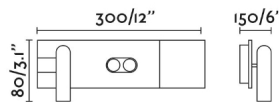

General characteristics

Fixation	Wall
Type	II
IP	20
voltage	100V-240V
Hertz	50/60Hz
Switch type	Touch
Upwards Vertical orientation	↻ 180
Horizontal orientation	↻ 360
Power	14W

Material

Body/Structure	Aluminium+ABS
Diffuser	PC

Finish

Body/Structure	Black
Diffuser	Opal

Lighting characteristics

Light source included	Yes
Temperature	2700K
Adjustable colour temperature	 No
LM	600lm
CRI	>80
Dimmable light source	YES
Light direction	Indirect lighting
Energy classification	F