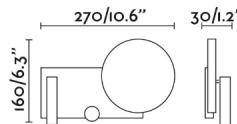

**KLEE Right grey wall lamp with reader by ISAAC PIÑEIRO**
**Ref. 20065**

KLEE is a textured grey wall lamp designed by Isaac Piñeiro. It has an adjustable reading light on the right side, and an indirect light that is projected through the circular light beam. Indirect light is dimmable and is activated through the visible switch on the structure. It can be installed vertically or horizontally.

**General characteristics**

Fixation	Wall
Type	II
IP	20
voltage	100V-240V
Hertz	50/60Hz
Switch type	On/Off
Upwards Vertical orientation	↻ 45
Downwards vertical orientation	↻ 45
Horizontal orientation	↻ 350
Power	10W

**Material**

Body/Structure	Steel+Melamine
Diffuser	PMMA

**Finish**

Body/Structure	Textured Grey
Diffuser	Opal

**Lighting characteristics**

Light source included	Yes
Temperature	2700K
LM	1021lm
CRI	>=90
Dimmable light source	YES
Intensities	6w 690lm / 10w 1021lm
Degrees of light aperture	45°
Energy classification	D