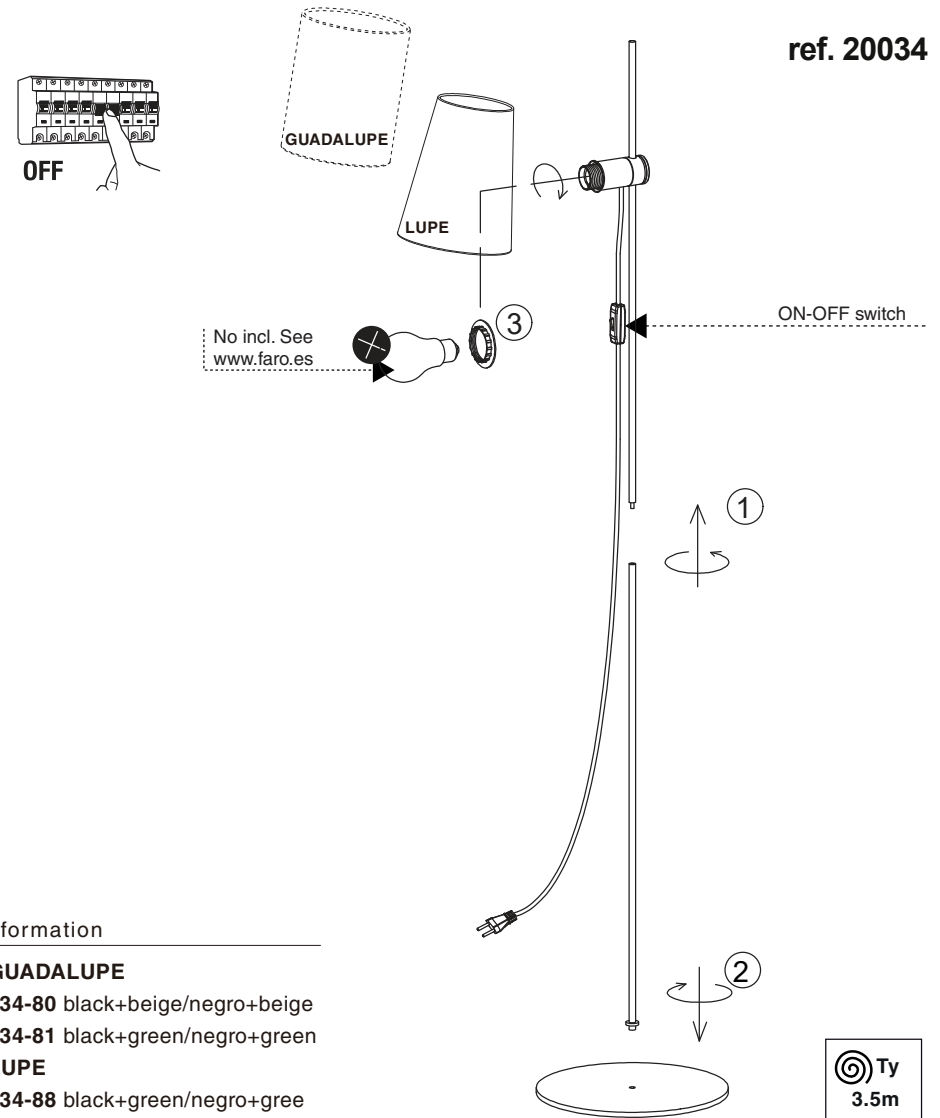

ref. 20033

• information

- 20033-80 black+beige/negro+beige
- 20033-81 black+green/negro+green

ref. 20034

• information

- GUADALUPE
- 20034-80 black+beige/negro+beige
- 20034-81 black+green/negro+green
- LUPE
- 20034-88 black+green/negro+gree

TECHNICAL FEATURES

1 X E27 MAX 15W LED no incl.

Together
we take care
of the planet

Together we take care of the planet.

This is why we reduce paper consumption. Please refer to the safety, maintenance and warranty instructions at www.faro.es. If you cannot access it, call us at +34 937 723 965 or write to export@faro.es.