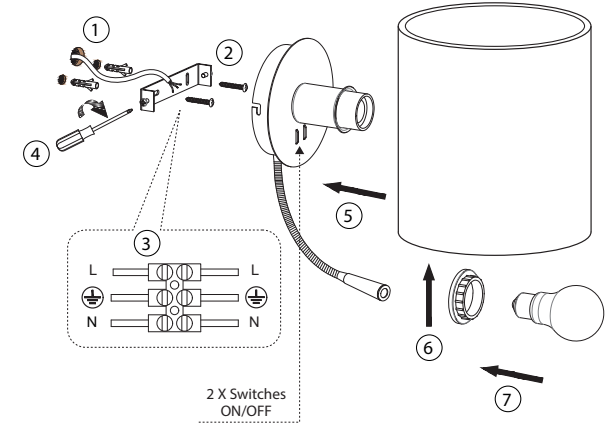

○ GUADALUPE

○ GUADALUPE

○ LUPE

○ LUPE

Reading LED 1W 3000K

This product contains a light source of energy efficiency class E
Este producto contiene una fuente luminosa de la clase eficiencia

TECHNICAL FEATURES

1 X E27 MAX 15W LED no incl.

Together we take care of the planet