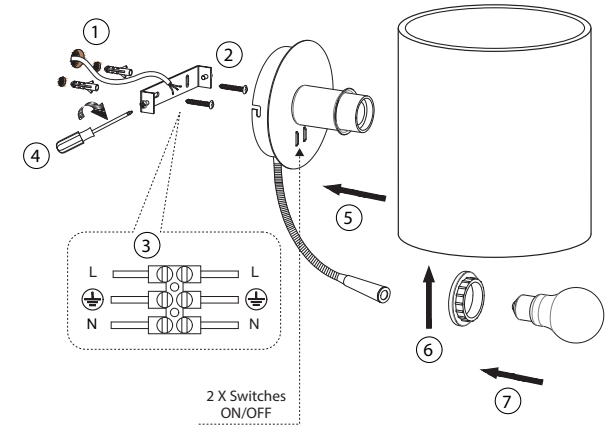

○ GUADALUPE

○ GUADALUPE

○ LUPE

○ LUPE

Reading LED 1W 3000K

This product contains a light source of energy efficiency class E
Este producto contiene una fuente luminosa de la clase eficiencia

TECHNICAL FEATURES

1 X E27 MAX 15W LED no incl.

Together we take care of the planet