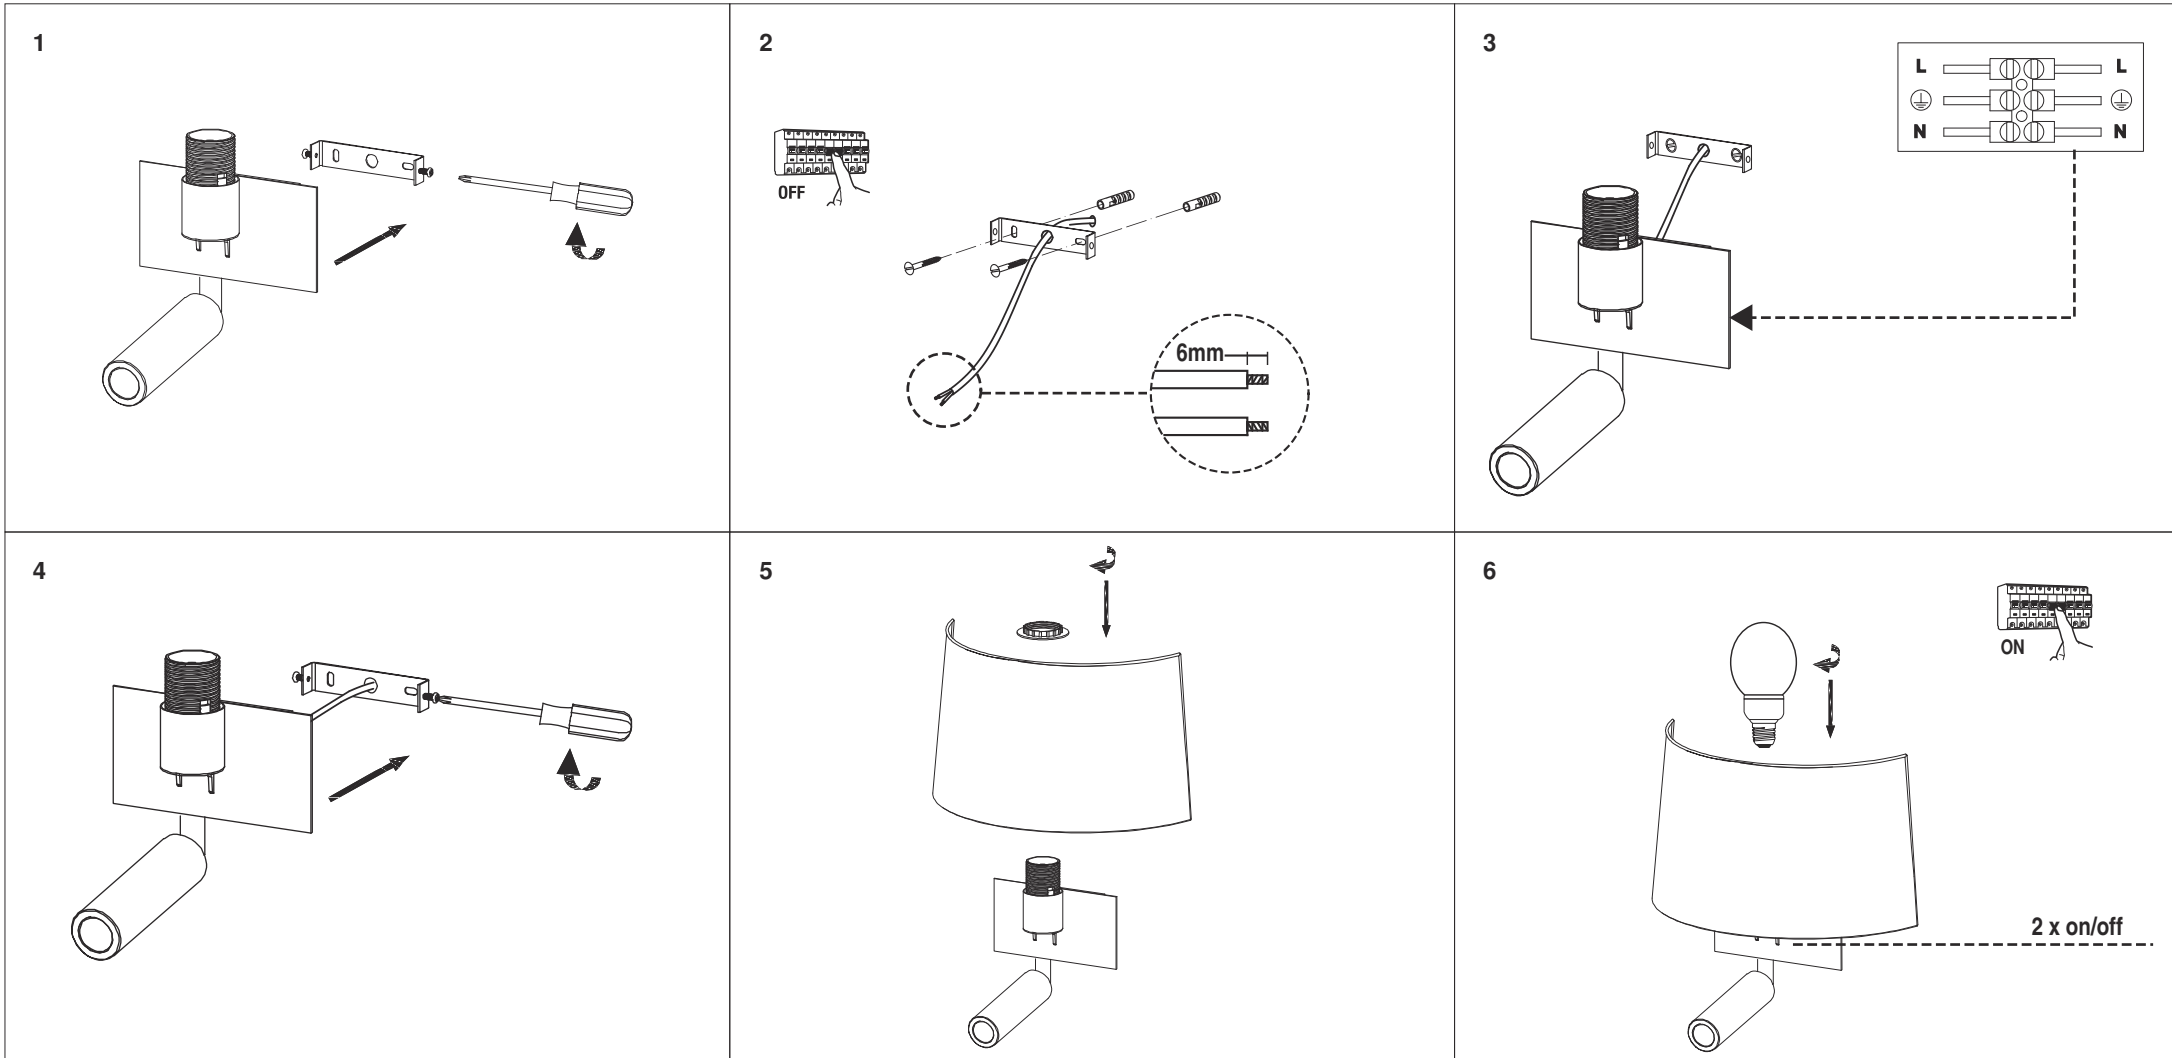

VOLTA

TECHNICAL FEATURES - CARACTERÍSTICAS TÉCNICAS

1 x E27 max 15W LED not incl
Reading LED 3W 3000K 200lm incl

20023 White
20024 Black