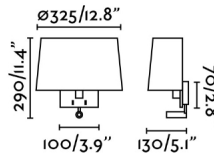

## General characteristics

Fixation	Wall
Type	I
IP	20
voltage	100V-240V
Hertz	50/60Hz
Switch type	On/Off
Power	15W